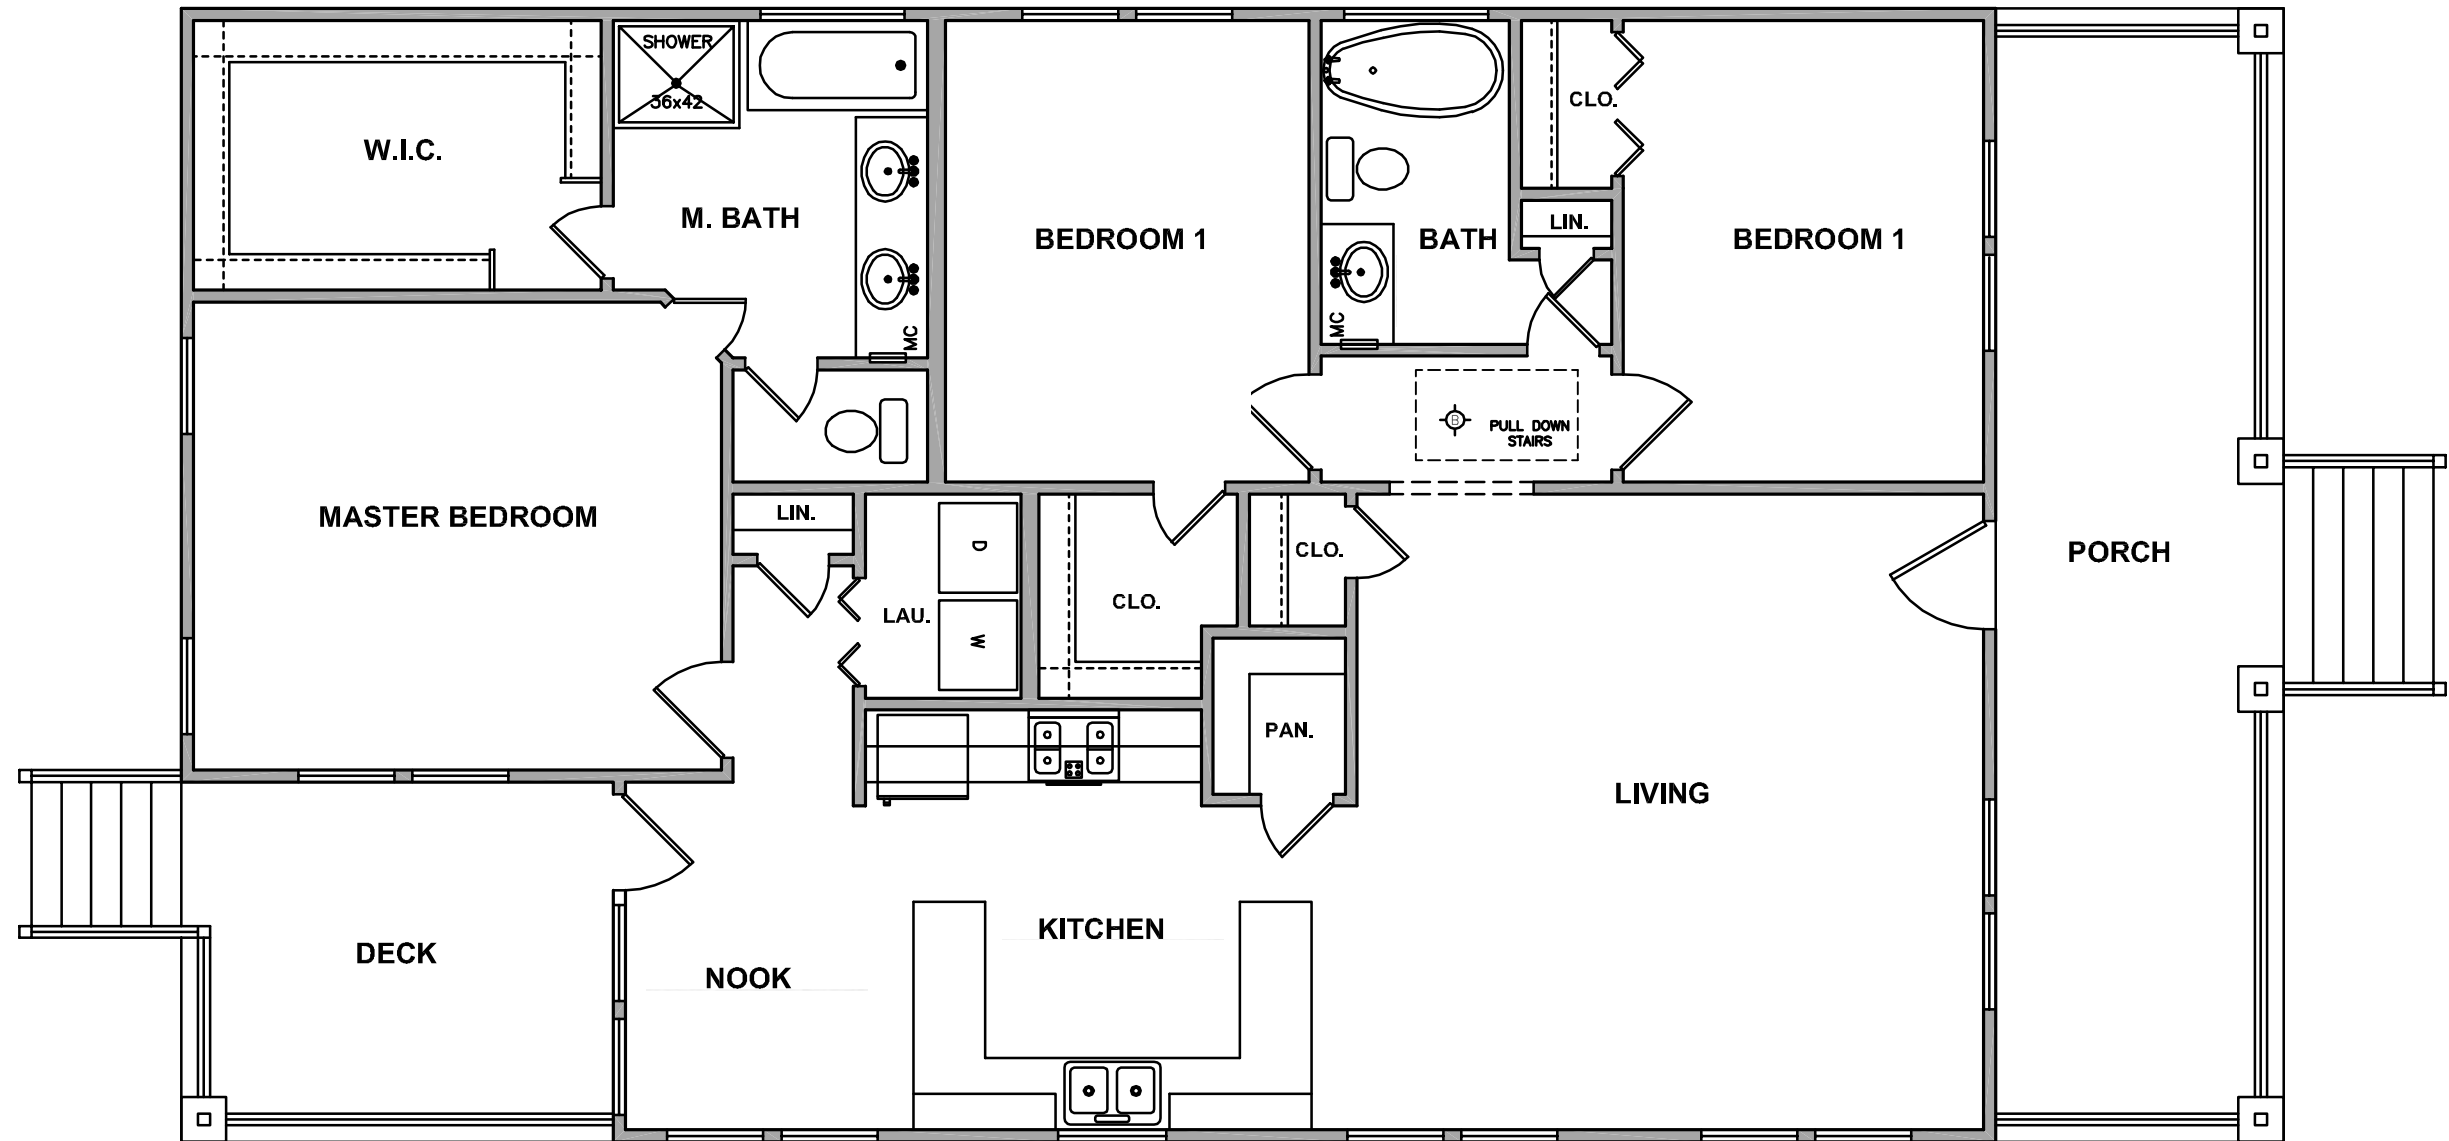

Front Elevation

Square Footage:

Living: 1796

Deck: 80SF

Porch: 292