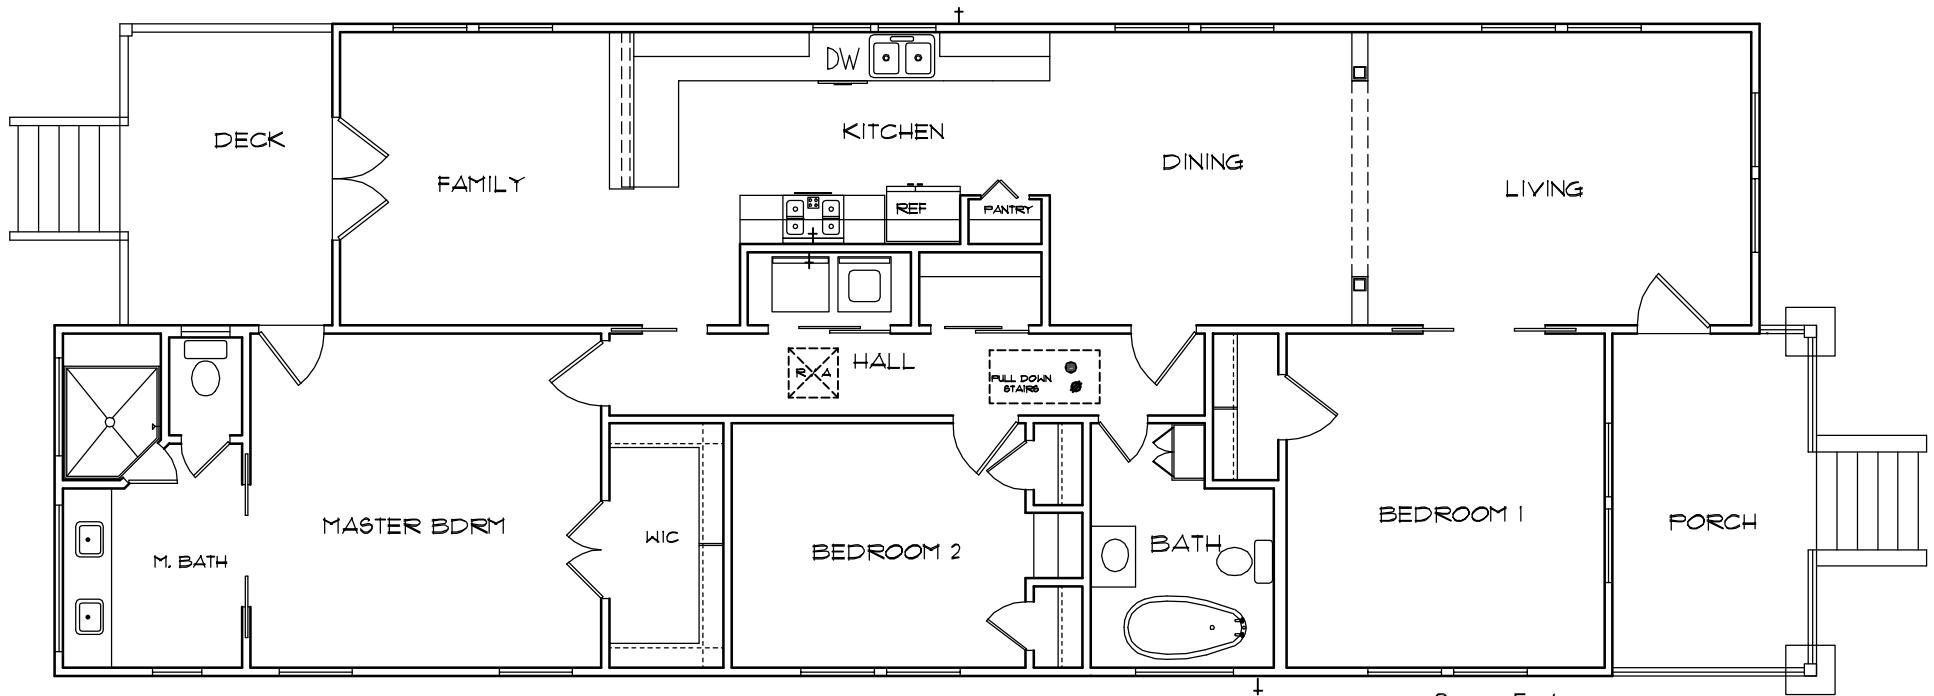

Left Side Elevation

Front Elevation

Floor Plan \_\_\_\_\_

N

Square Footage:

Living:	1657 sq. ft.
Deck:	127 sq. ft.
Porch:	132 sq. ft.
<b>Total Sq Ft:</b>	<b>1916 sq. ft.</b>